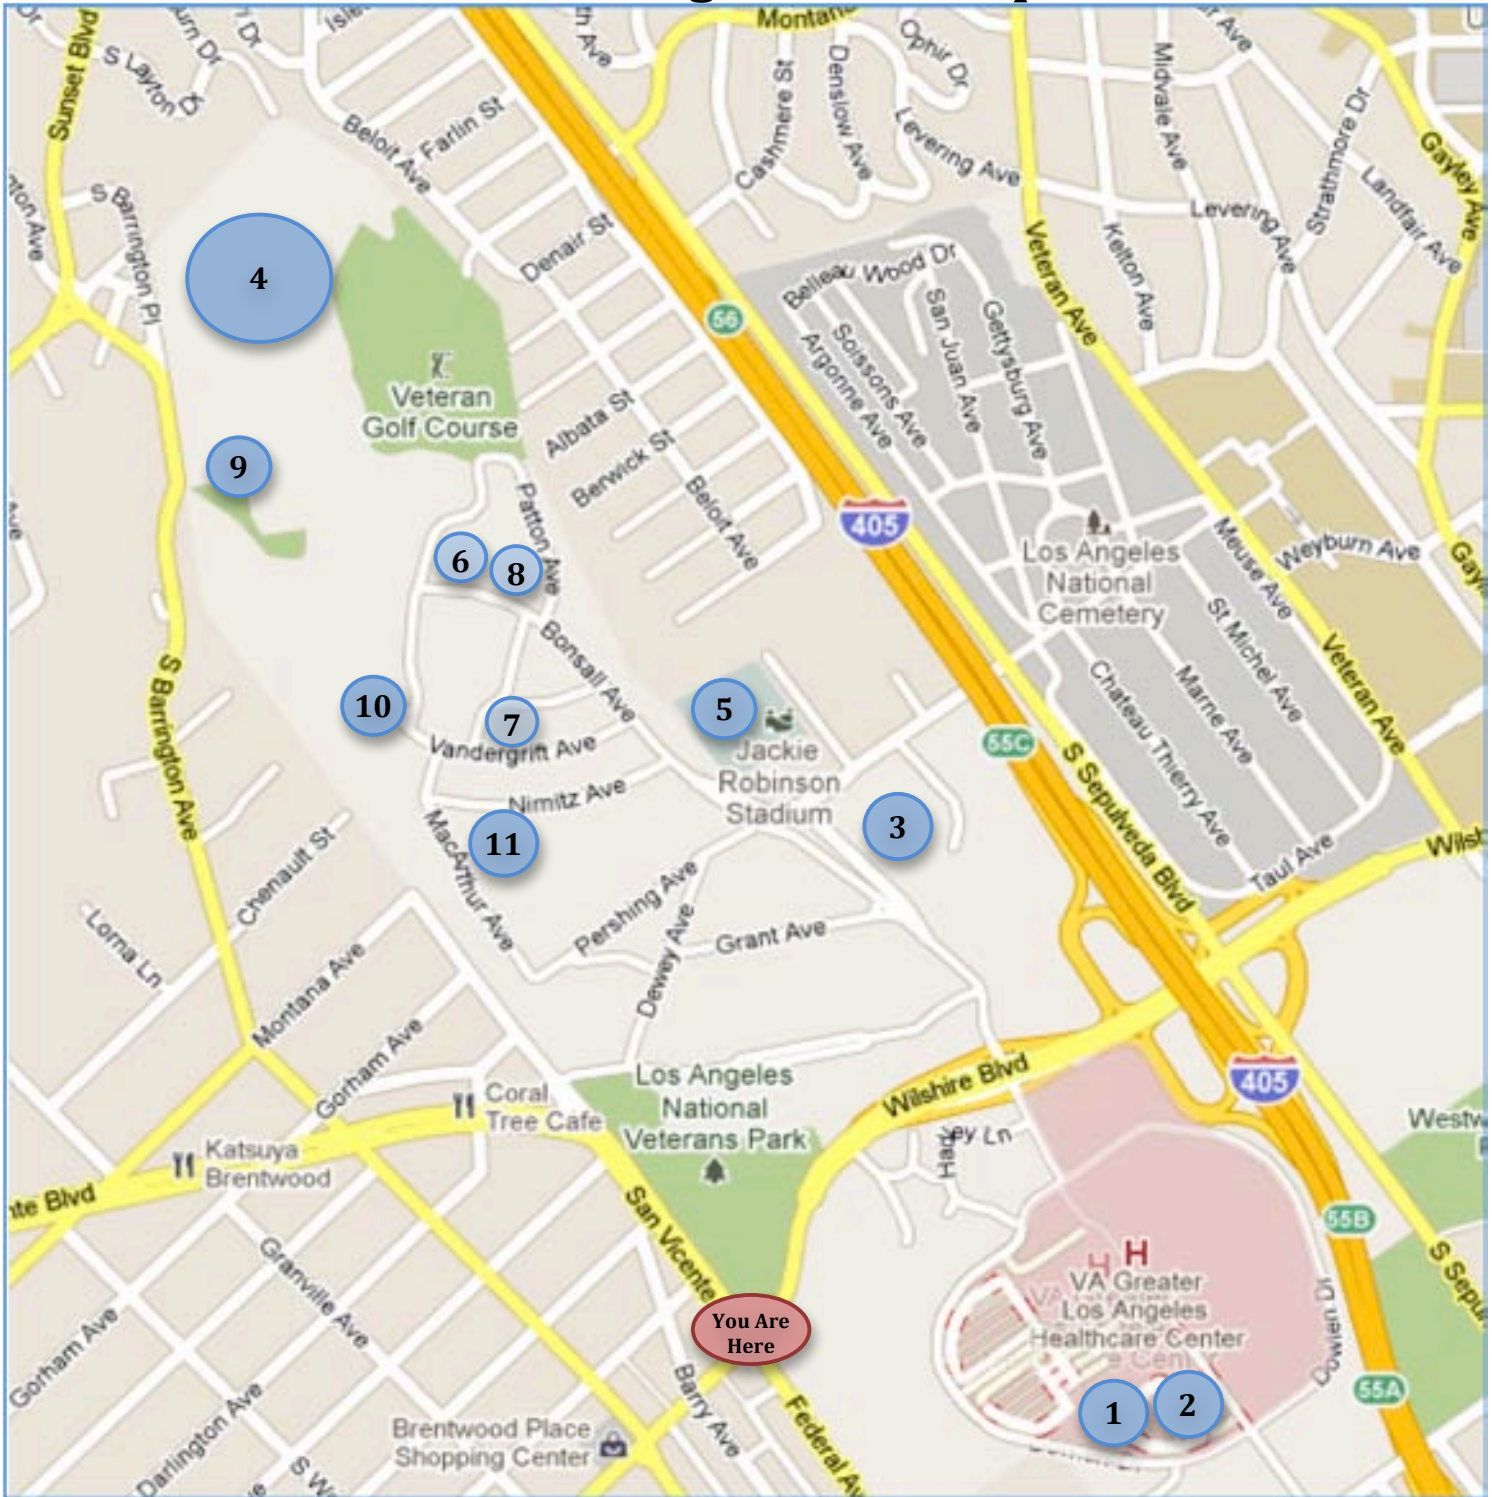

# West Los Angeles VA Campus

1. Enterprise Car Rental Storage Facility	6. Building 205 – Largely Vacant
2. Tumbleweed Charter Buses, Inc. Storage Facility	7. Building 206 – Largely Vacant
3. Sodexo Marriot Laundry Facility	8. Building 209 – Largely Vacant
4. Brentwood Private School Athletic Facilities	9. Barrington Dog Park and Recreation Center
5. Jackie Robinson Baseball Stadium – UCLA Bruins	10. Brentwood Theatre
11. Veterans Home of California – West Los Angeles	

#	Description	Picture
1	Enterprise Car Rental Storage Facility	
2	Tumbleweed Charter Buses Storage Facility	
3	Sodexo Marriot Laundry Facility	
4	Brentwood Private School Athletic Facilities	

#	Description	Picture
5	Jackie Robinson Baseball Stadium (used by the UCLA Baseball Team)	
6	Building 205 (Largely Vacant)	
7	Building 206 (Largely Vacant)	
8	Building 209 (Largely Vacant)	

#	Description	Picture
9	Barrington Dog Park and Athletic Facility	
10	Brentwood Theatre	
11	Veterans Home of California – West Los Angeles	