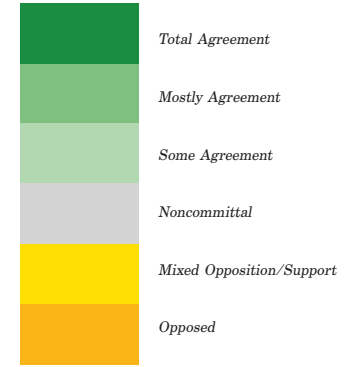

Assembly District 45

PRIMARY
Tuesday, April 3

GENERAL ELECTION
Tuesday, June 5

Candidate Scorecard

	 Raymond Bishop	 Jeff Bornstein	 Daniel Brin	 Justin Clark	 Jesse Gabriel	 Tricia Robbins Kasson	 Ankur Patel	 Dennis Zine
Equal access to healthcare	Green	Green	N/A	N/A	Green	Green	Green	N/A
Sex education in charter schools	Green	Green	N/A	N/A	Green	Green	Green	N/A
Transgender rights in jails and prisons	Green	Green	N/A	N/A	Green	Green	Green	N/A
Extending statute of limitations on harassment and discrimination	Green	Green	N/A	N/A	Green	Green	Green	N/A
Police transparency	Green	Green	N/A	N/A	Green	Green	Green	N/A
Police de-escalation and use of force	Green	Green	N/A	N/A	Green	Green	Green	N/A
Single-payer healthcare	Green	Green	N/A	N/A	Green	Green	Green	N/A
Decriminalizing poverty	Green	Green	N/A	N/A	Green	Green	Green	N/A
Affordable housing fund	Green	Green	N/A	N/A	Green	Green	Green	N/A
Repeal court fines and fees	Light Green	Green	N/A	N/A	Green	Green	Green	N/A
Reform Proposition 13	Green	Green	N/A	N/A	Grey	Green	Green	N/A
Bail reform	Green	Green	N/A	N/A	Green	Green	Green	N/A
Criminal sentence reductions	Green	Green	N/A	N/A	Yellow	Grey	Green	N/A
End willful defiance and disruption suspensions	Green	Green	N/A	N/A	Grey	Green	Green	N/A
Police in schools	Orange	Green	N/A	N/A	Yellow	Orange	Green	N/A
Police cooperation with ICE	Green	Green	N/A	N/A	Green	Green	Green	N/A
Lawyers for immigrants	Yellow	Green	N/A	N/A	Green	Green	Green	N/A

N/A = Response Not Available

ABOUT THE SCORECARD

We asked candidates about specific policy proposals in 17 priority issue areas. These ratings reflect how their answers align with ACLU SoCal's positions on the proposals.