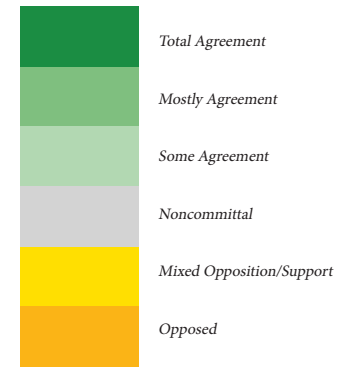

## Candidate Scorecard

Yolie  
**Anguiano**

Ricardo Antonio  
**Benitez**

Patty  
**Lopez**

Patrea  
**Patrick**

Luz Maria  
**Rivas**

Antonio  
**Sanchez**

	Yolie Anguiano	Ricardo Antonio Benitez	Patty Lopez	Patrea Patrick	Luz Maria Rivas	Antonio Sanchez
Equal access to healthcare	N/A	N/A	Total Agreement	Total Agreement	N/A	N/A
Sex education in charter schools	N/A	N/A	Total Agreement	Total Agreement	N/A	N/A
Transgender rights in jails and prisons	N/A	N/A	Total Agreement	Total Agreement	N/A	N/A
Extending statute of limitations on harassment and discrimination	N/A	N/A	Total Agreement	Total Agreement	N/A	N/A
Police transparency	N/A	N/A	Total Agreement	Total Agreement	N/A	N/A
Police de-escalation and use of force	N/A	N/A	Total Agreement	Total Agreement	N/A	N/A
Single-payer healthcare	N/A	N/A	Total Agreement	Total Agreement	N/A	N/A
Decriminalizing poverty	N/A	N/A	Total Agreement	Noncommittal	N/A	N/A
Affordable housing fund	N/A	N/A	Total Agreement	Total Agreement	N/A	N/A
Repeal court fines and fees	N/A	N/A	Total Agreement	Total Agreement	N/A	N/A
Reform Proposition 13	N/A	N/A	Total Agreement	Total Agreement	N/A	N/A
Bail reform	N/A	N/A	Total Agreement	Total Agreement	N/A	N/A
Criminal sentence reductions	N/A	N/A	Mostly Agreement	Total Agreement	N/A	N/A
End willful defiance and disruption suspensions	N/A	N/A	Total Agreement	Total Agreement	N/A	N/A
Police in schools	N/A	N/A	Total Agreement	Opposed	N/A	N/A
Police cooperation with ICE	N/A	N/A	Total Agreement	Total Agreement	N/A	N/A
Lawyers for immigrants	N/A	N/A	Total Agreement	Total Agreement	N/A	N/A

N/A = Response Not Available